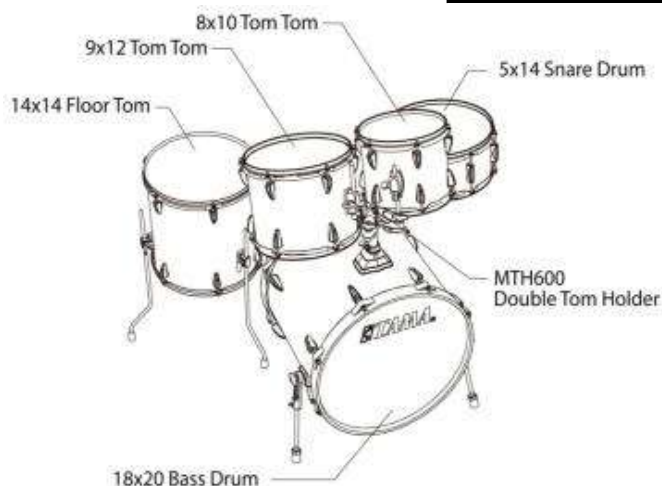

Zildjian ZBT Cymbals (Included)

- 13" Hi-Hat pair
- 14" Crash Cymbal
- 18" Crash Ride Cymbal

Shell Kits (w/Cymbals & Hardware Kit)

IM52KH6H

€ 890.00

IM50H6H

€ 890.00

IM58H6H