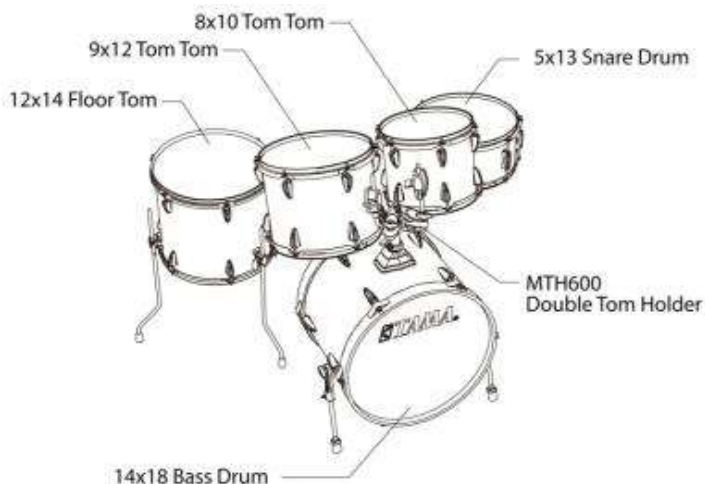

IM58H6H

€ 832.00