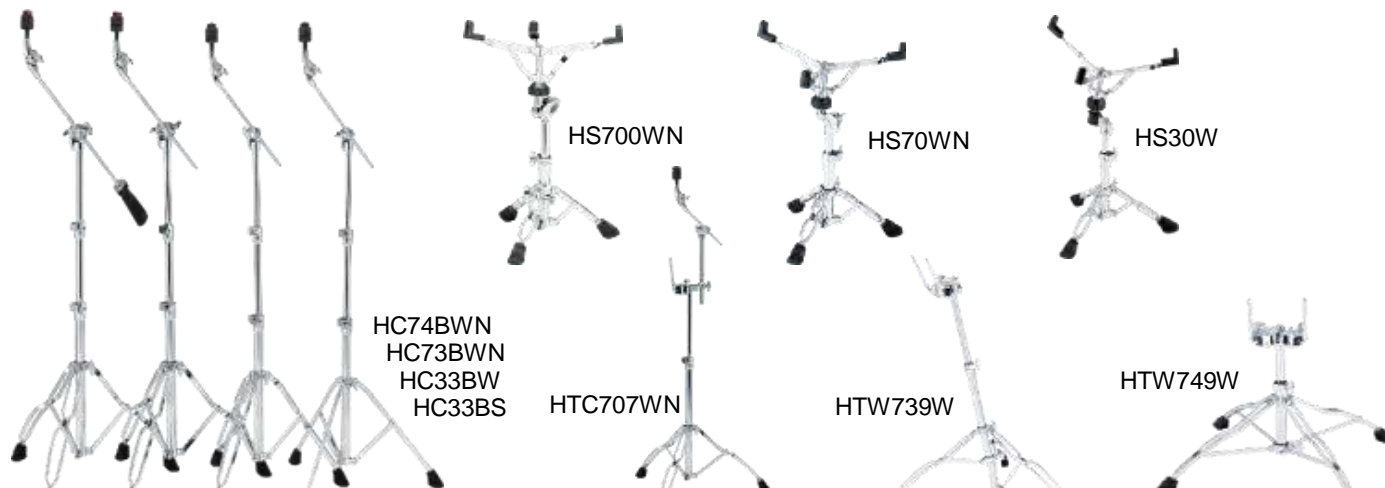

Tom Stands, Tom Holders & P.T.S

Model No.	List Price	Description
Combination Stands		
HTC707WN	€ 148.00	Roadpro w/Adjustable Tom Holder, Quick-Set Tilter, & Cymbal Mate
HTC77WN	€ 130.00	Roadpro w/Quick-Set Tilter & Cymbal Mate
Double Tom Stands		
HTW739W	€ 154.00	Roadpro (High) w/Stilt System
HTW749W	€ 165.00	Roadpro Quartet (Low)
HTW39W	€ 88.00	Stage Master (Double Braced Legs)
Tom Holders		
MTH909	€ 137.00	Double Tom Holder for Starclassic (Chrome)
MTH909BN	€ 137.00	Double Tom Holder for Starclassic (Black Nickel)
MTH905N	€ 130.00	Double Tom Holder for Silverstar
MTH900M	€ 129.00	Double Tom Holder
MTH900BM	€ 80.00	Single Tom Holder (Lower Section of MTH900M)
MTH600	€ 70.00	Double Tom Holder for Imperialstar
P.T.S. Drum Racks		
PMD900SS	€ 772.00	Complete Drum Rack Set
PMD90SS	€ 510.00	Extension Unit
PPR62SS	€ 21.50	Stainless Steel Straight Pipe 625mm (25")
PPR75SS	€ 25.00	Stainless Steel Straight Pipe 750mm (30")
PPR100SS	€ 34.50	Stainless Steel Straight Pipe 1000mm (40")
PPR125SS	€ 42.50	Stainless Steel Straight Pipe 1250mm (50")
PPR110SR	€ 57.50	Stainless Steel Curved Pipe 1100mm (43 1/4")
PPR75SD	€ 96.00	Straight Pipe w/Die-Cast Joint for 22.2mm Tube 750mm (30")
SS42-500	€ 47.50	Rectangular Pipe 500mm (20") (Bottom Leg)