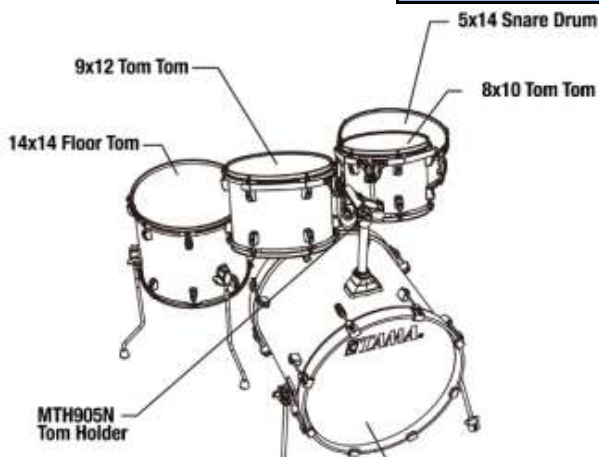

VL50 (Lacquer)

€ 1,177.00

VK50 (Wrap)

€ 1,058.00