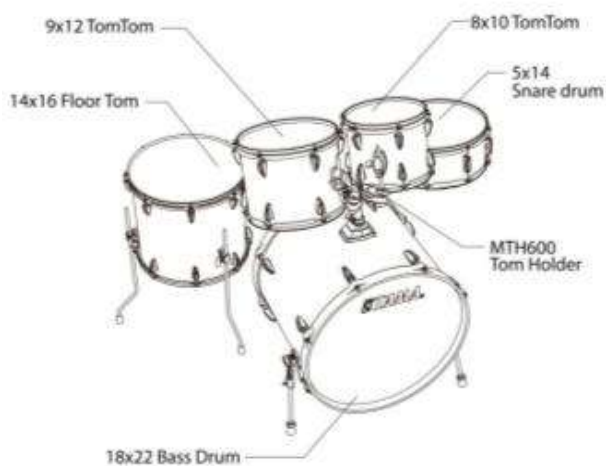

Zildjian ZBT Cymbals (Included)

- 13" Hi-Hat pair
- 14" Crash Cymbal
- 18" Crash Ride Cymbal

Shell Kits (w/Cymbals & Hardware Kit)

IM52KH6H

€ 890.00

IM50H6H

€ 890.00

IM58H6H