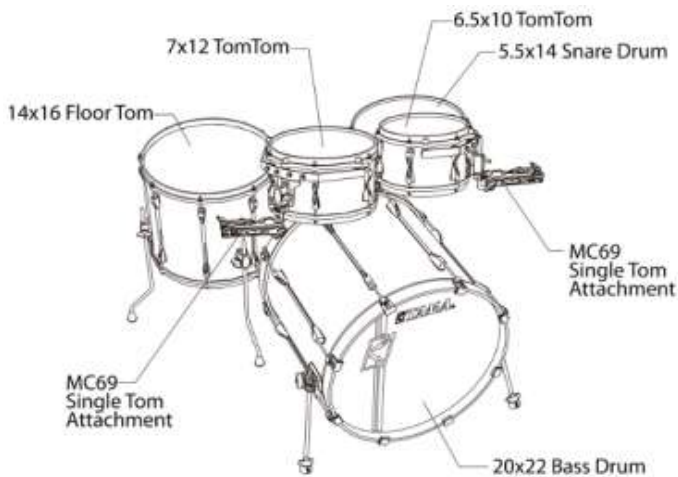

Shell Kits (w/Hardware Kit)

SL52HXZB5 (Lacquer) **NEW** € 1,499.00

SK52HXZB5 (Wrap) **NEW** € 1,248.00

SL62HZBN (Lacquer)

€ 1,653.00

SK62HZBN (Wrap)

€ 1,390.00

Individual Drums