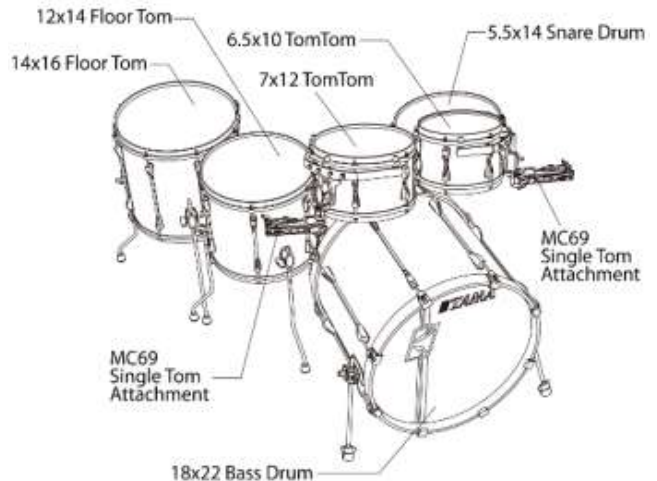

Shell Kits (w/Hardware Kit)

SL52HXZB5 (Lacquer) **NEW** € 1,499.00

SK52HXZB5 (Wrap) **NEW** € 1,248.00

SL62HZBN (Lacquer)

€ 1,653.00

SK62HZBN (Wrap)

€ 1,390.00

Individual Drums