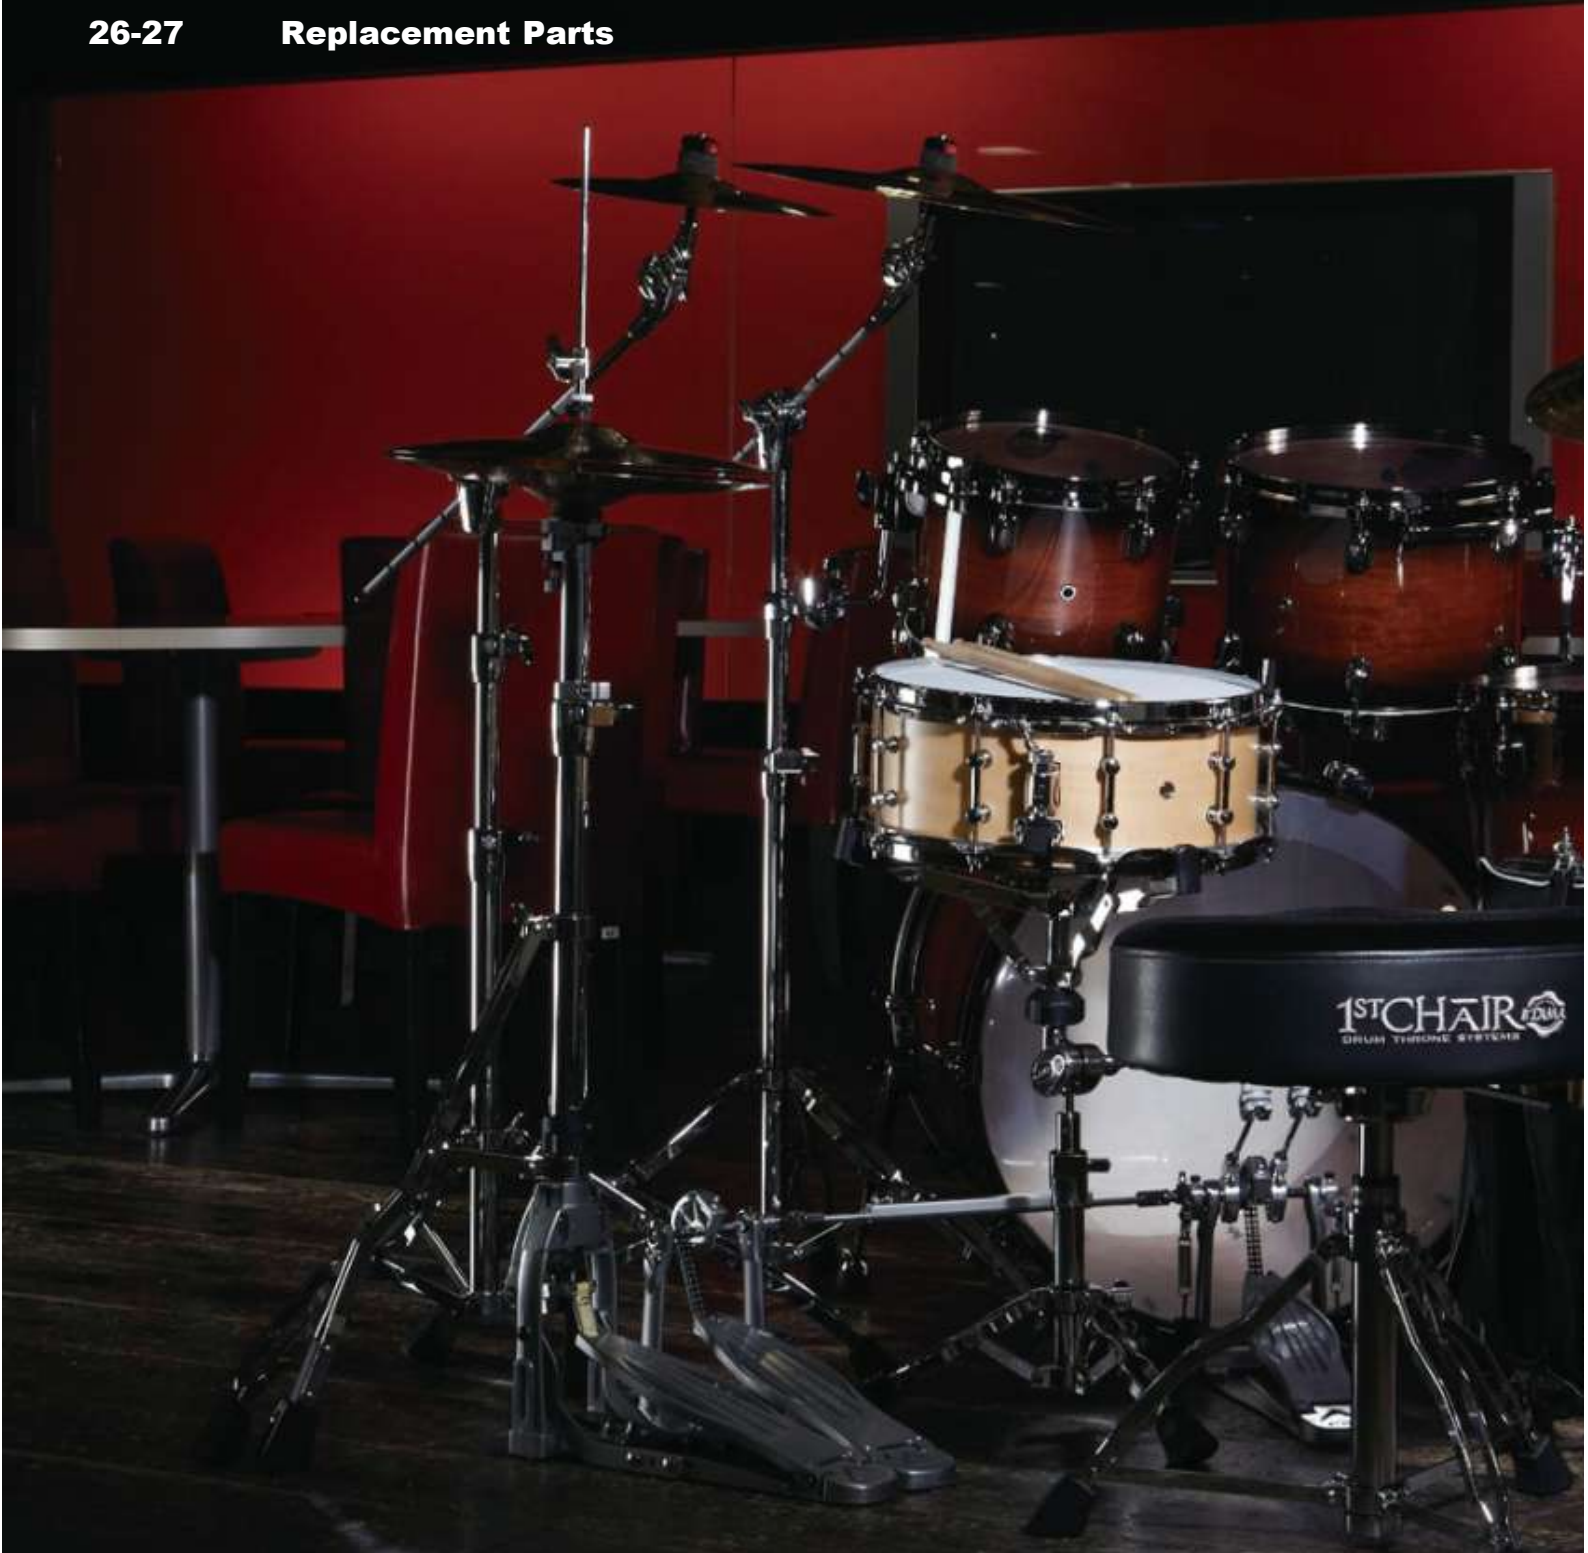

Starclassic Bubinga Omni-Tune

Features

- Shells
 - 9ply Bubinga
 - Tom Toms / Floor Toms : 7mm
 - Bass Drums / Snare Drums : 8mm
 - Omni-Tune Lugs
 - Star-Cast Mounting System
 - Die-Cast Hoops
 - EVANS Drum Heads
 - Claw Hooks w/Rubber Spacers
 - Cushioned Floor Tom Legs
- *All Starclassic Bubinga Omni-Tune drums come with Brushed Nickel shell hardware.